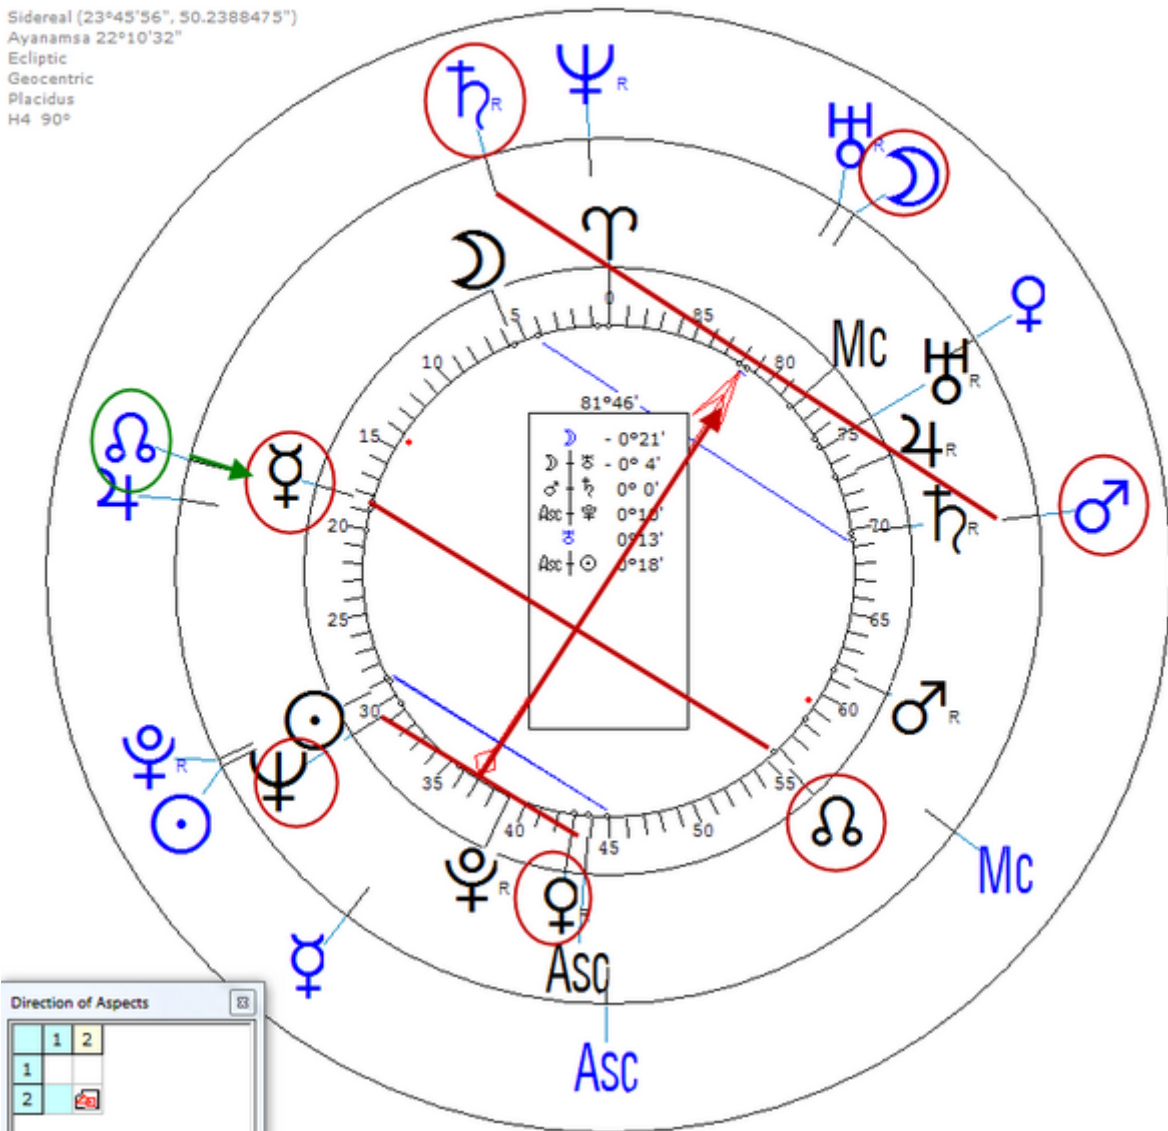

Solar Return (Harmonic 4)

Solar ☽ = Solar ♂/♁ = ♀_n /♁_n = ♀_n /♀_n

♀ /♀ Cause of suicide is separation from husband.

Chance, Janet

10 February 1886 Wed 3:30 (GMT) 55n57 3w13
Edinburgh, Scotland

Sidereal (23°45'56", 50.2388475")
Ayanamsa 22°10'32"
Ecliptic
Geocentric
Placidus
H4 90°